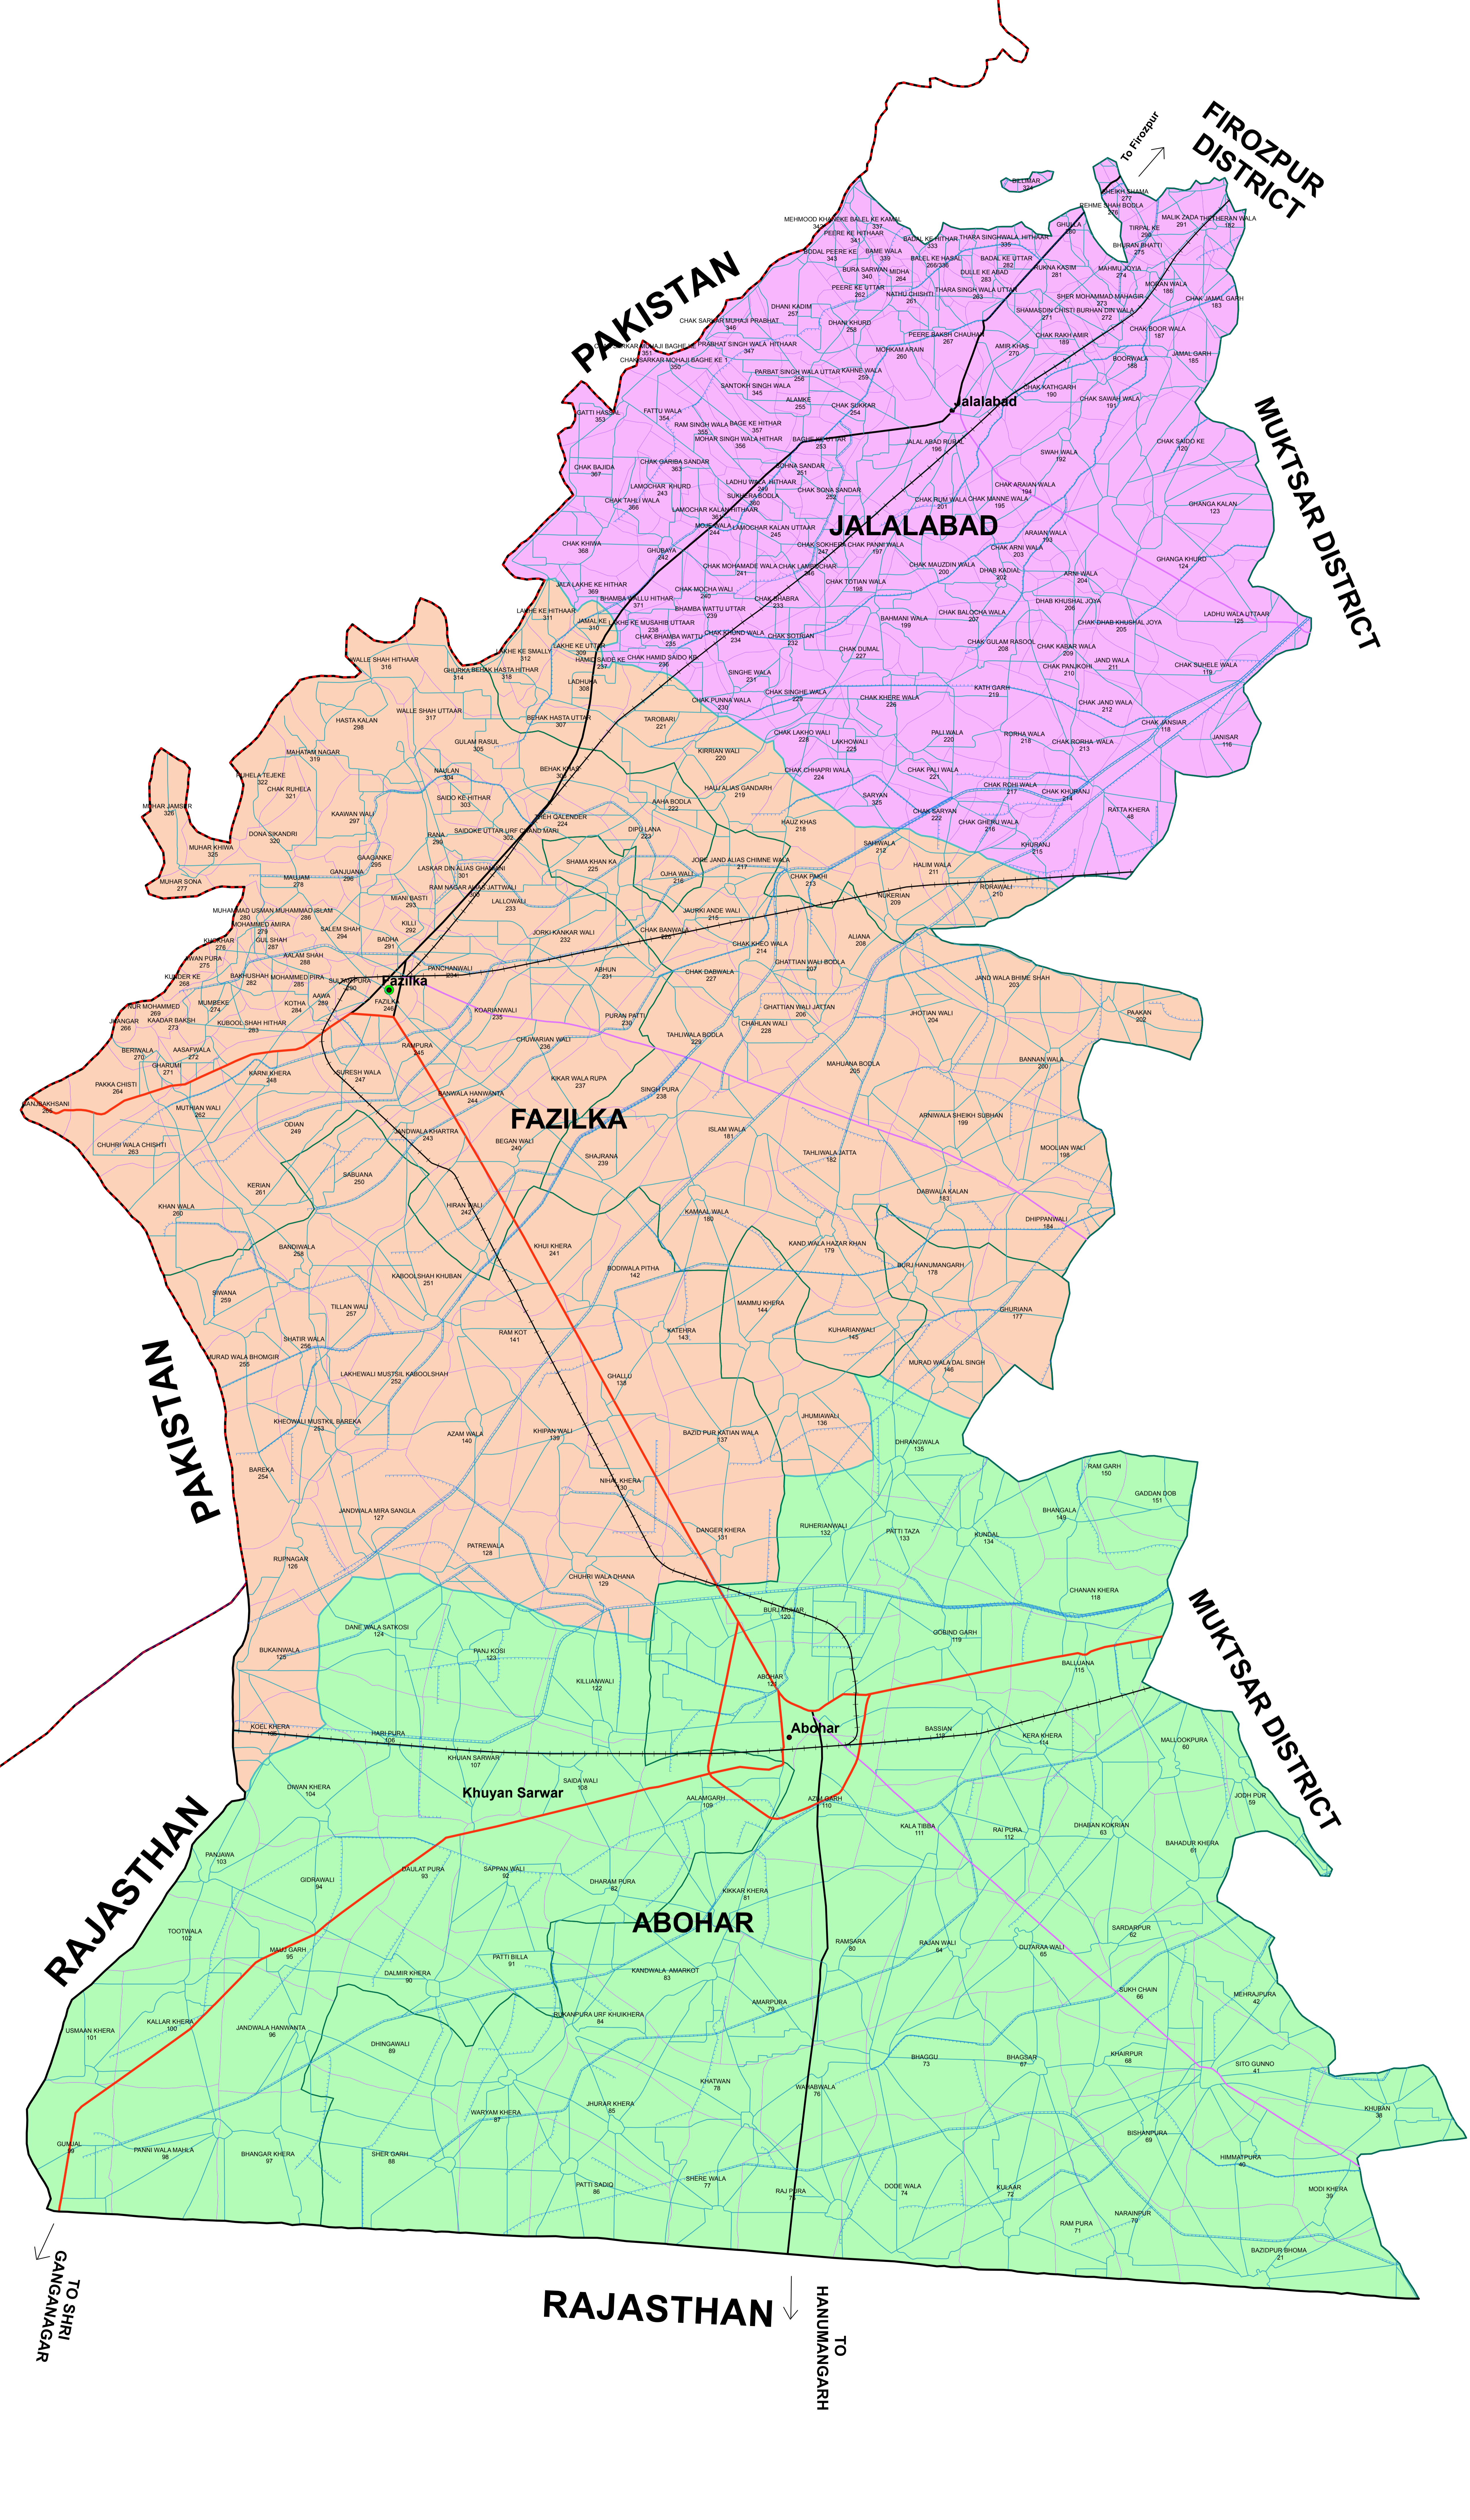

**FAZILKA DISTRICT**  
(UPDATED DISTRICT BOUNDARY)  
FOR CHECKING

**Legend**

-  International Boundary
-  State Boundary
-  District Boundary
-  Tehsil Boundary
-  Block Boundary
-  Village Boundary
-  Railway Line
-  National Highway
-  State Highway
-  District Road
-  Others Road
-  Canal
-  District Headquarter
-  Tehsil Headquarter
-  Block Headquarter

DEPARTMENT OF TOWN & COUNTRY PLANNING, PB

DRG.NO. D.T.P.(F) DT

ASSISTANT TOWN PLANNER DISTRICT TOWN PLANNER FAZILKA

Prepared By :-  
PUNJAB REMOTE SENSING CENTER LUDHIANA - 141004  
TEL: 0161-2303484. FAX: 0161-2303483  
Email:- prscoffice@rediffmail.com